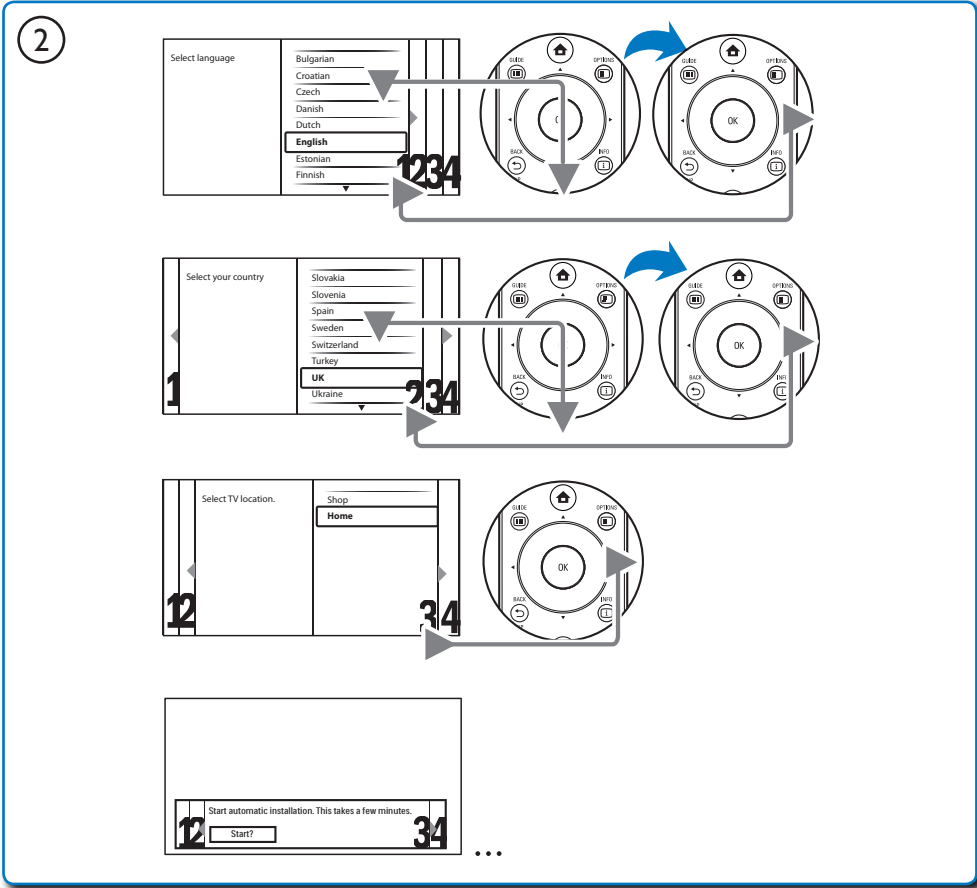

Start

PHILIPS

1

2

3

<p>HDMI</p> <p>☆☆☆☆</p>	
<p>YPbPr & AUDIO L/R</p> <p>☆☆☆</p>	
<p>SCART</p> <p>☆☆</p>	
<p>AUDIO L/R & VIDEO IN</p> <p>☆☆</p>	

Specifications are subject to change without notice
Trademarks are the property of Koninklijke Philips Electronics N.V.
or their respective owners
2009 © Koninklijke Philips Electronics N.V. All rights reserved.